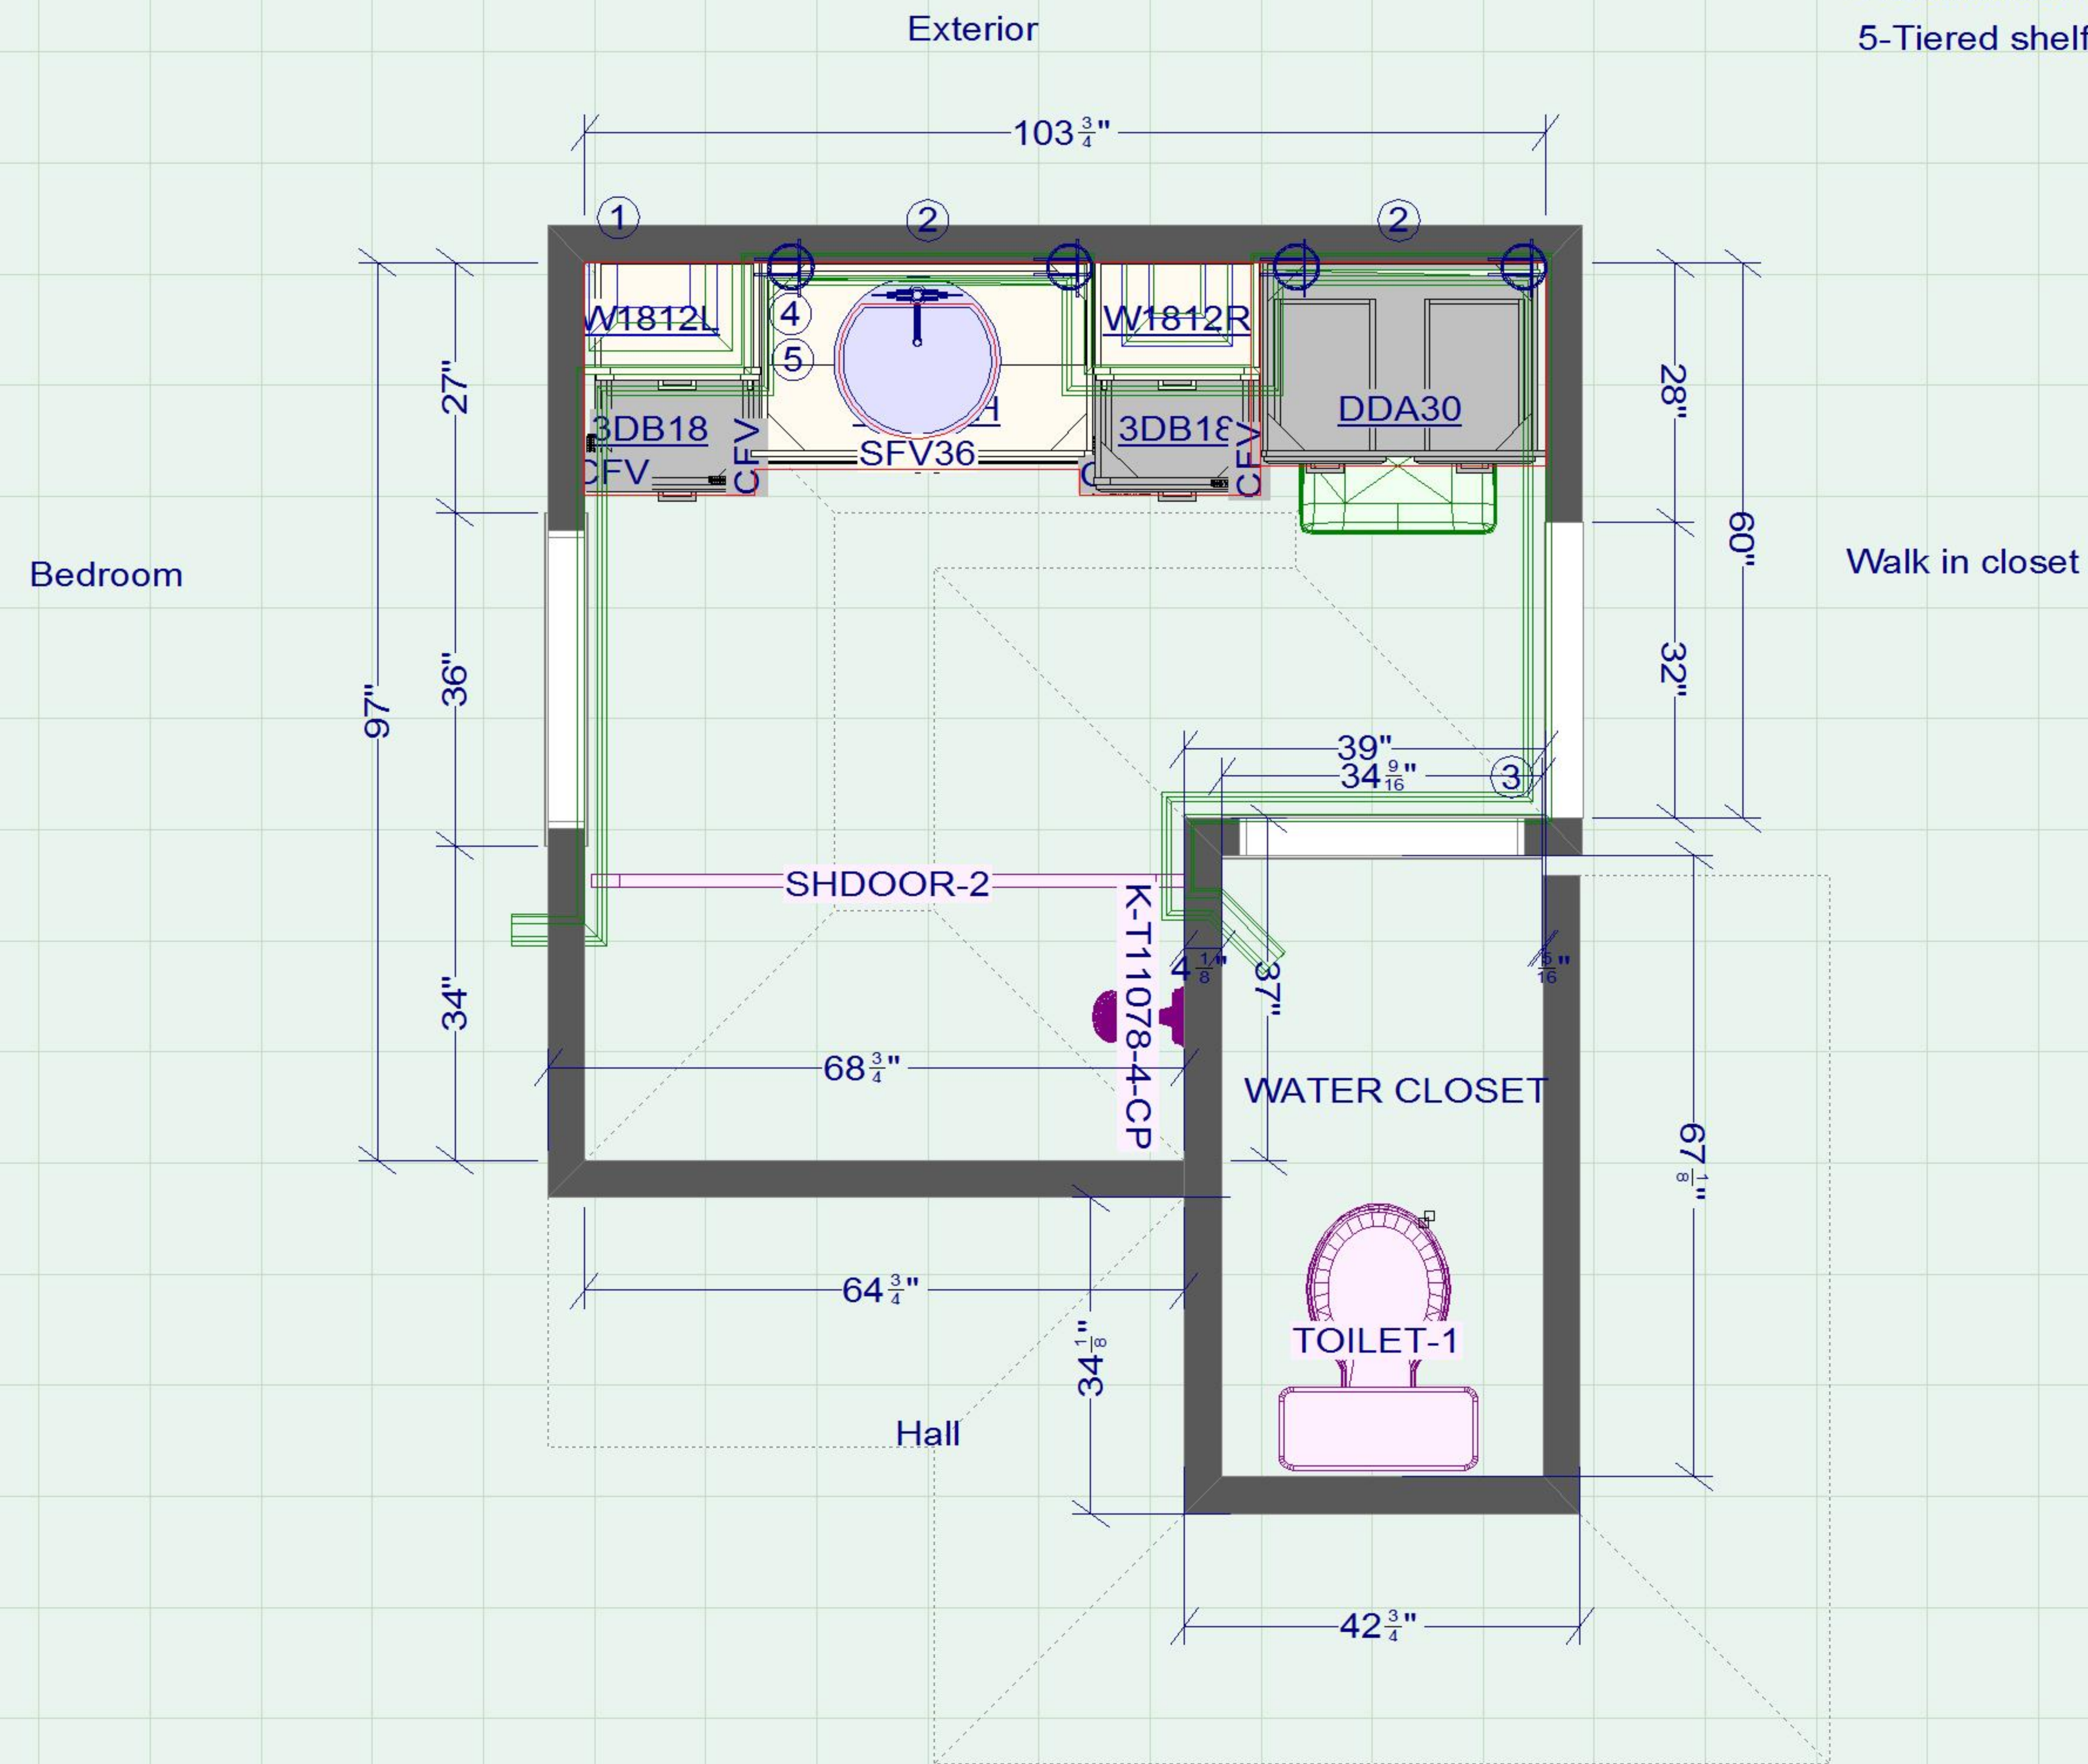

Bedroom

Hall Bath

Hall

NOTES

- 1-Clear glass doors
- 2-Frame around Mirror
- 3-Crown around room TCM w/ Dentil insert
- 4-Outlets cut into sides under tiered shelves
- 5-Tiered shelf inside w1836's

Pharmacie Droguerie
L. Vilain
rue Lavoisier 118000
Colophon 118000