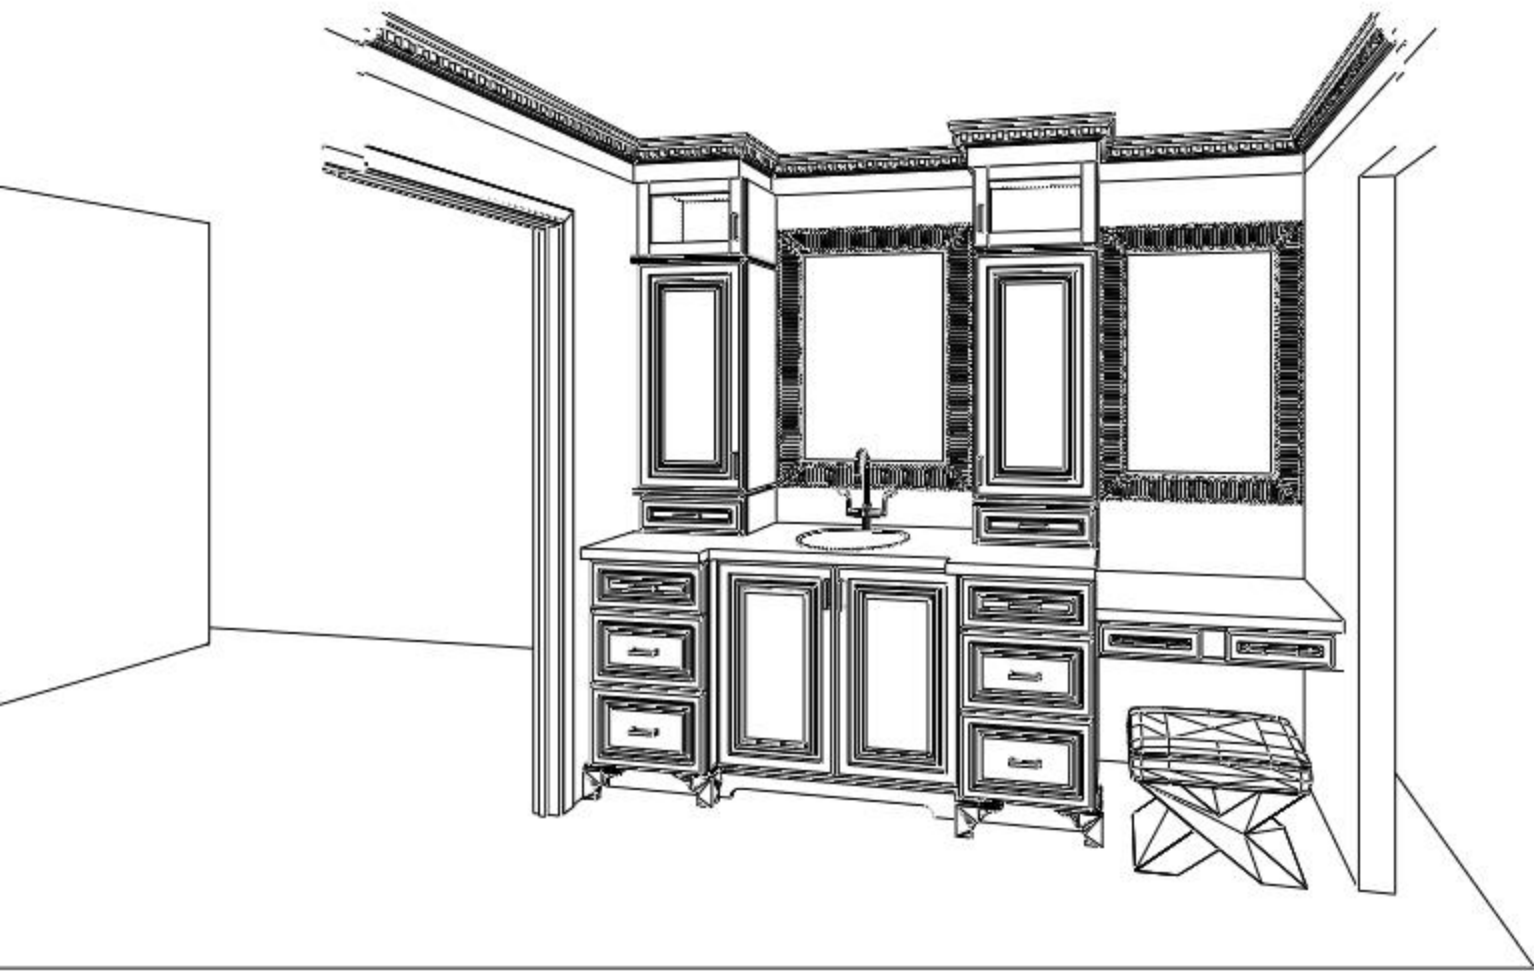

Bedroom

Hall Bath

Hall

NOTES

- 1-Clear glass doors
- 2-Frame around Mirror
- 3-Crown around room TCM w/ Dentil insert
- 4-Outlets cut into sides under tiered shelves
- 5-Tiered shelf inside w1836's

Pharmacie Droguerie
L. Vilain
rue Lavoisier 118000
Colophon 118000