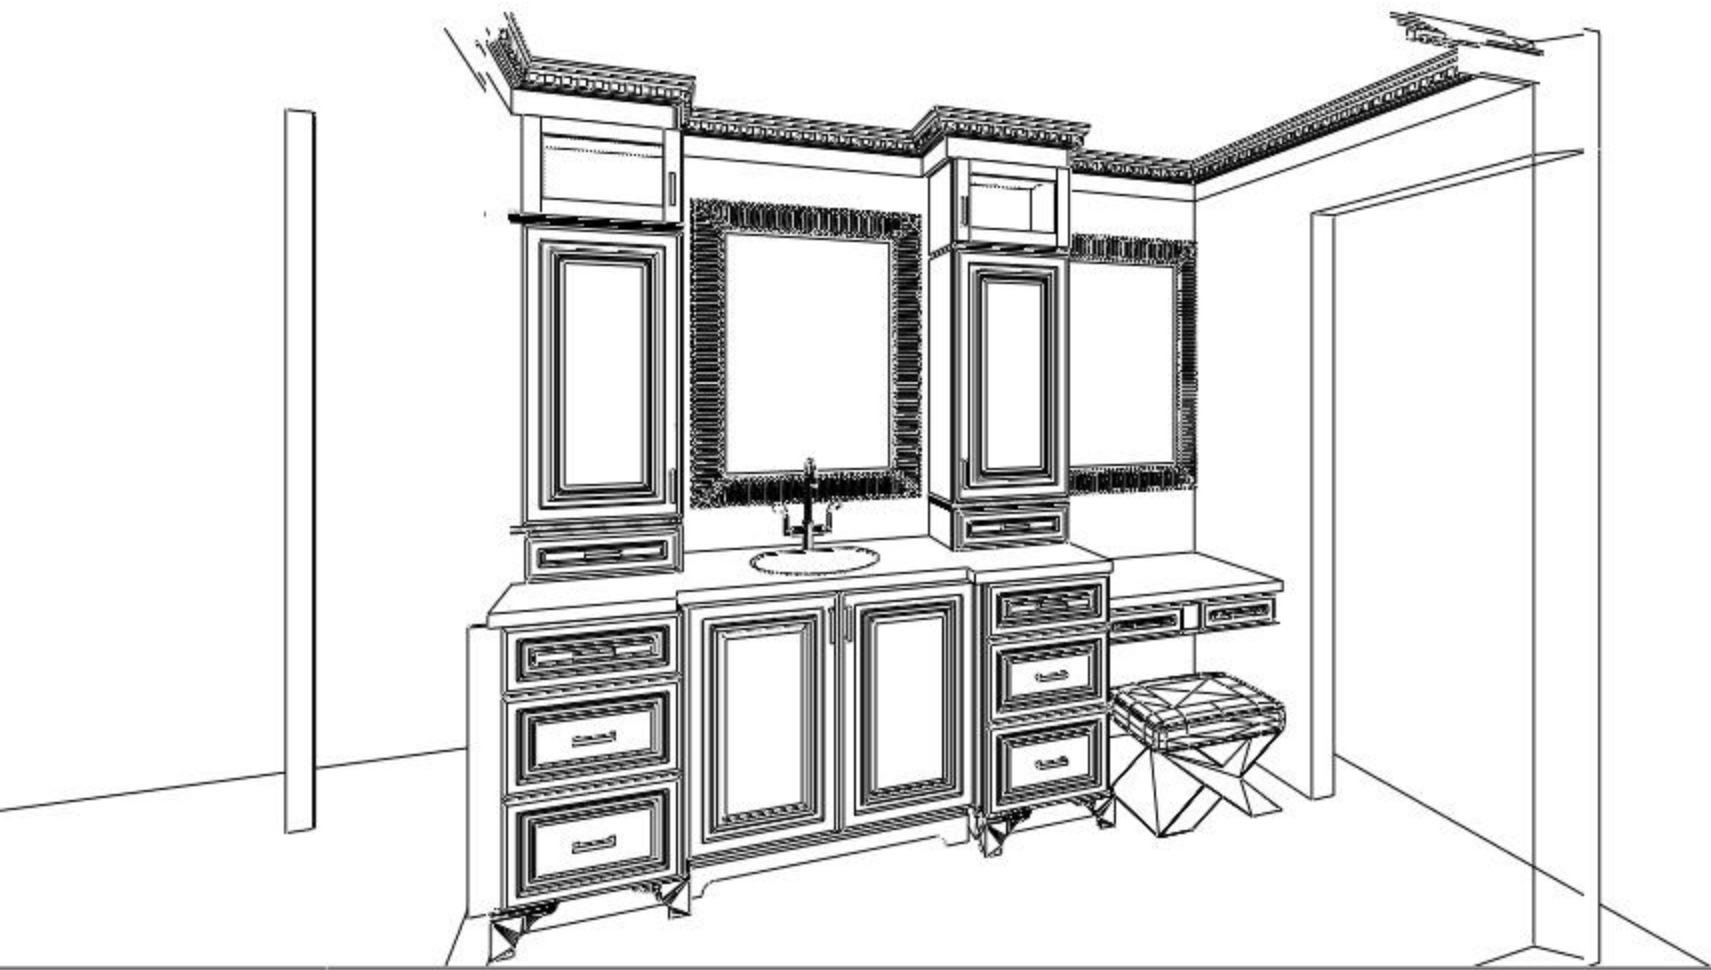

Bedroom

Hall Bath

Hall

NOTES

- 1-Clear glass doors
- 2-Frame around Mirror
- 3-Crown around room TCM w/ Dentil insert
- 4-Outlets cut into sides under tiered shelves
- 5-Tiered shelf inside w1836's

Pharmacie Droguerie
L. Vilain
rue Lavoisier 118000
Colophon 118000