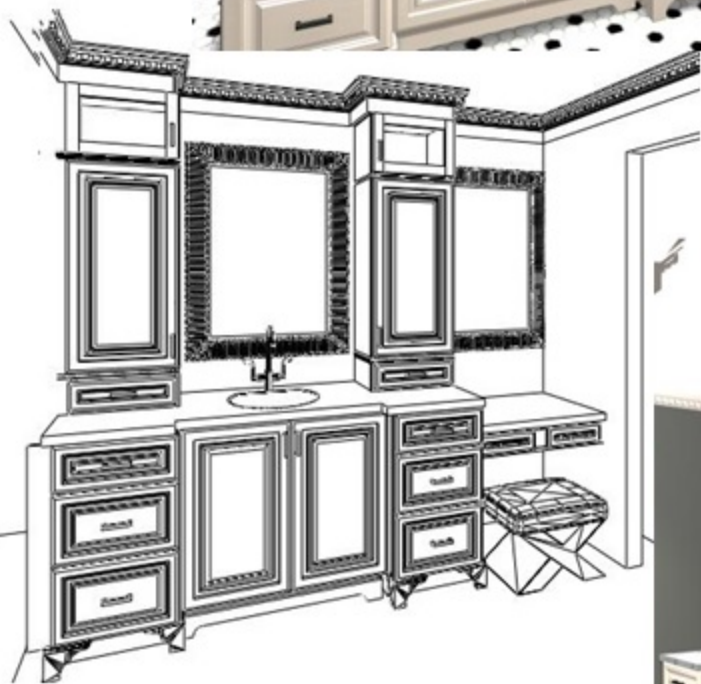

Bedroom

Hall Bath

Hall

NOTES

- 1-Clear glass doors
- 2-Frame around Mirror
- 3-Crown around room TCM w/ Dentil insert
- 4-Outlets cut into sides under tiered shelves
- 5-Tiered shelf inside w1836's

Pharmacie Droguerie
L. Vilain
rue Lavoisier 118000
Colophon 118000