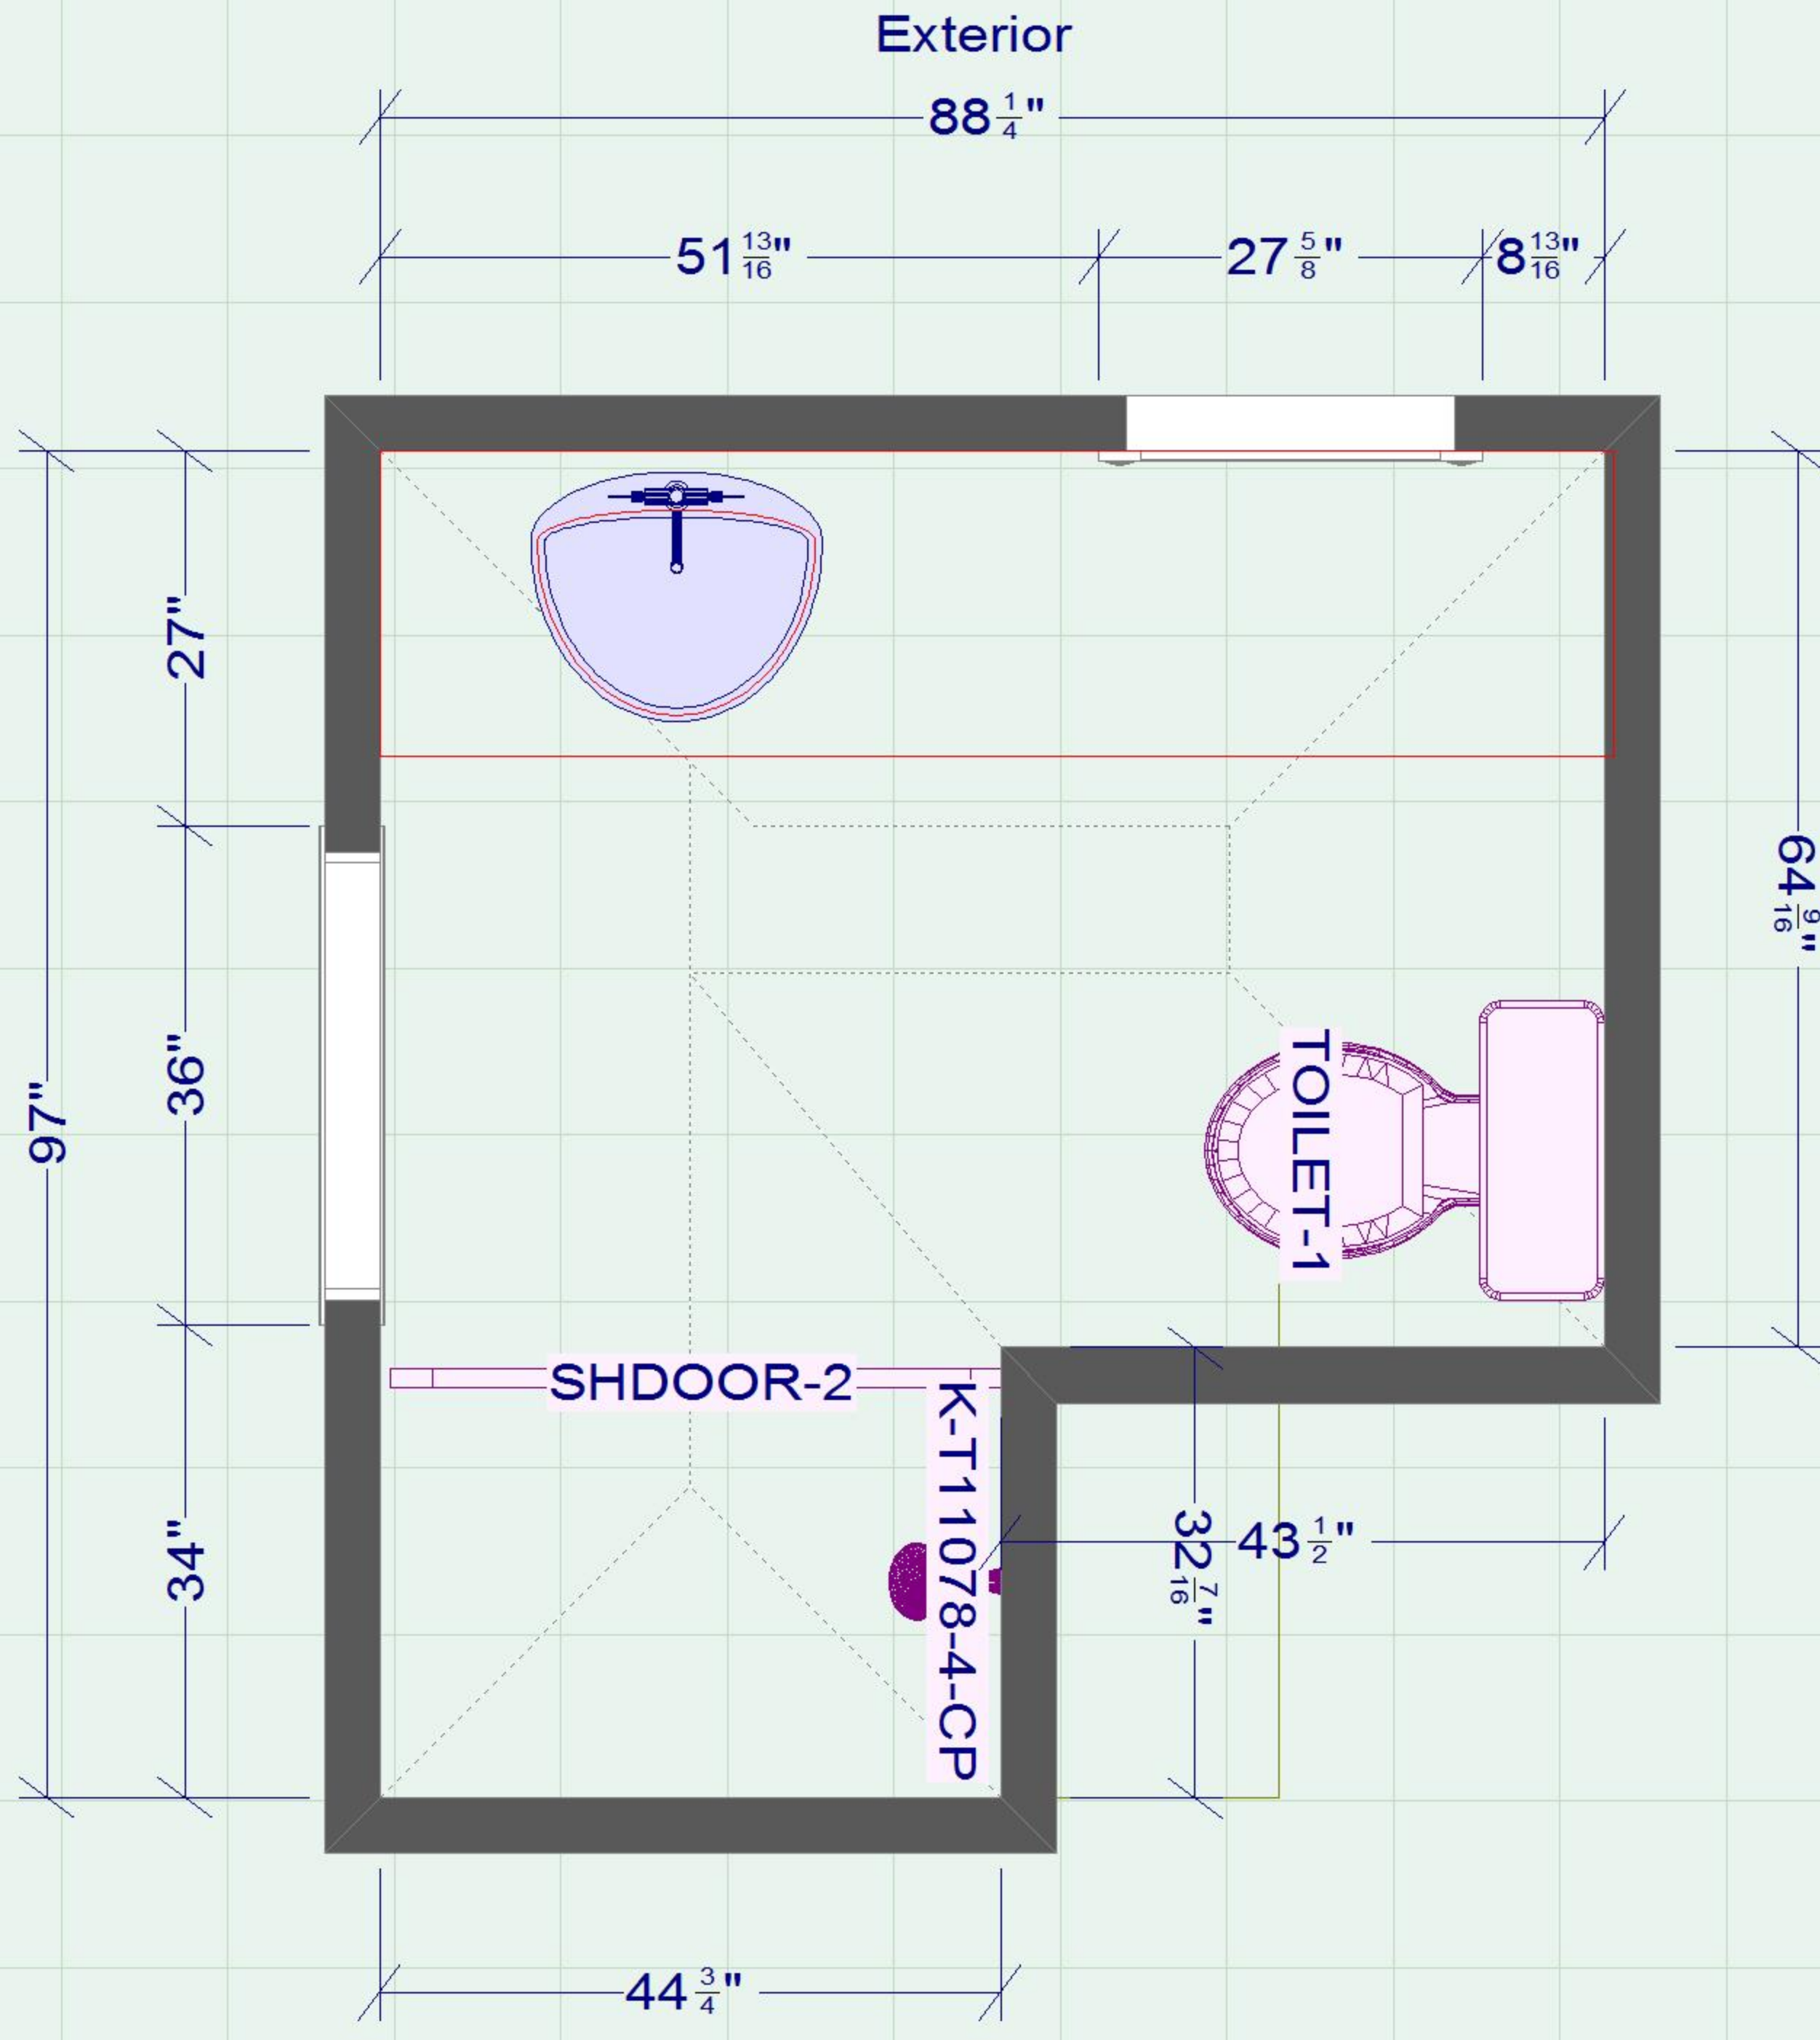

Bedroom

Hall Bath

Hall

NOTES

- 1-Clear glass doors
- 2-Frame around Mirror
- 3-Crown around room TCM w/ Dentil insert
- 4-Outlets cut into sides under tiered shelves
- 5-Tiered shelf inside w1836's

Pharmacie Droguerie
L. Vilain
rue Lavoisier 118000
Colophon 118000