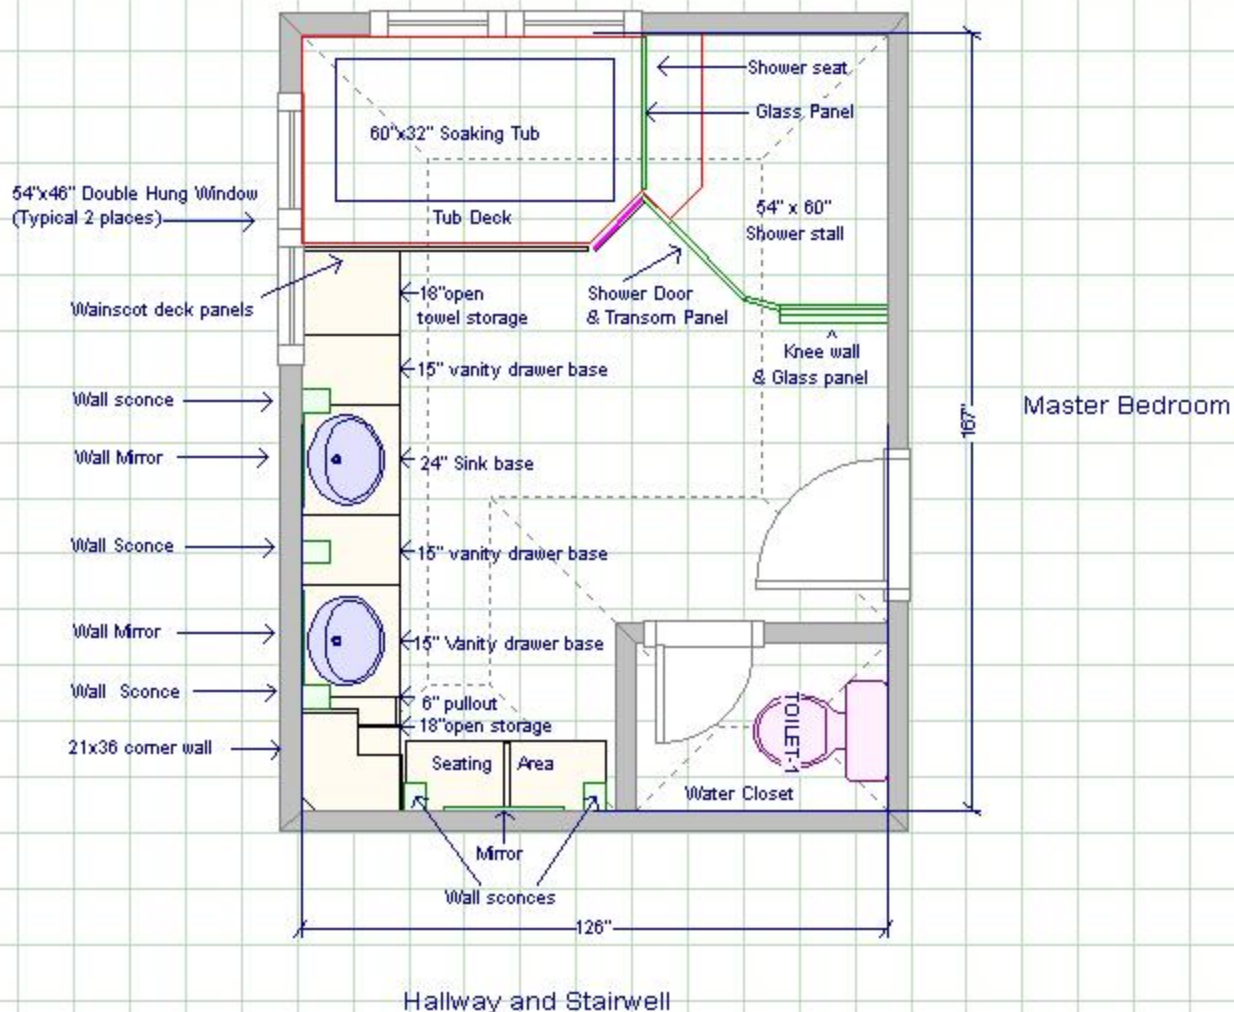

Before: There was none!

After: Redesign of a previously unused corner allowed this new area to transpire. Wellborn cabinetry is the foundation for this practical space that includes a pullout for cosmetics, useful open storage, and vanity drawers. A fresh, new style. Classic, tasteful design elements. The “spa style” Master Bathroom is beautifully complete.

EXISTING MASTER BATH FLOOR PLAN

NEW MASTER BATH FLOOR PLAN