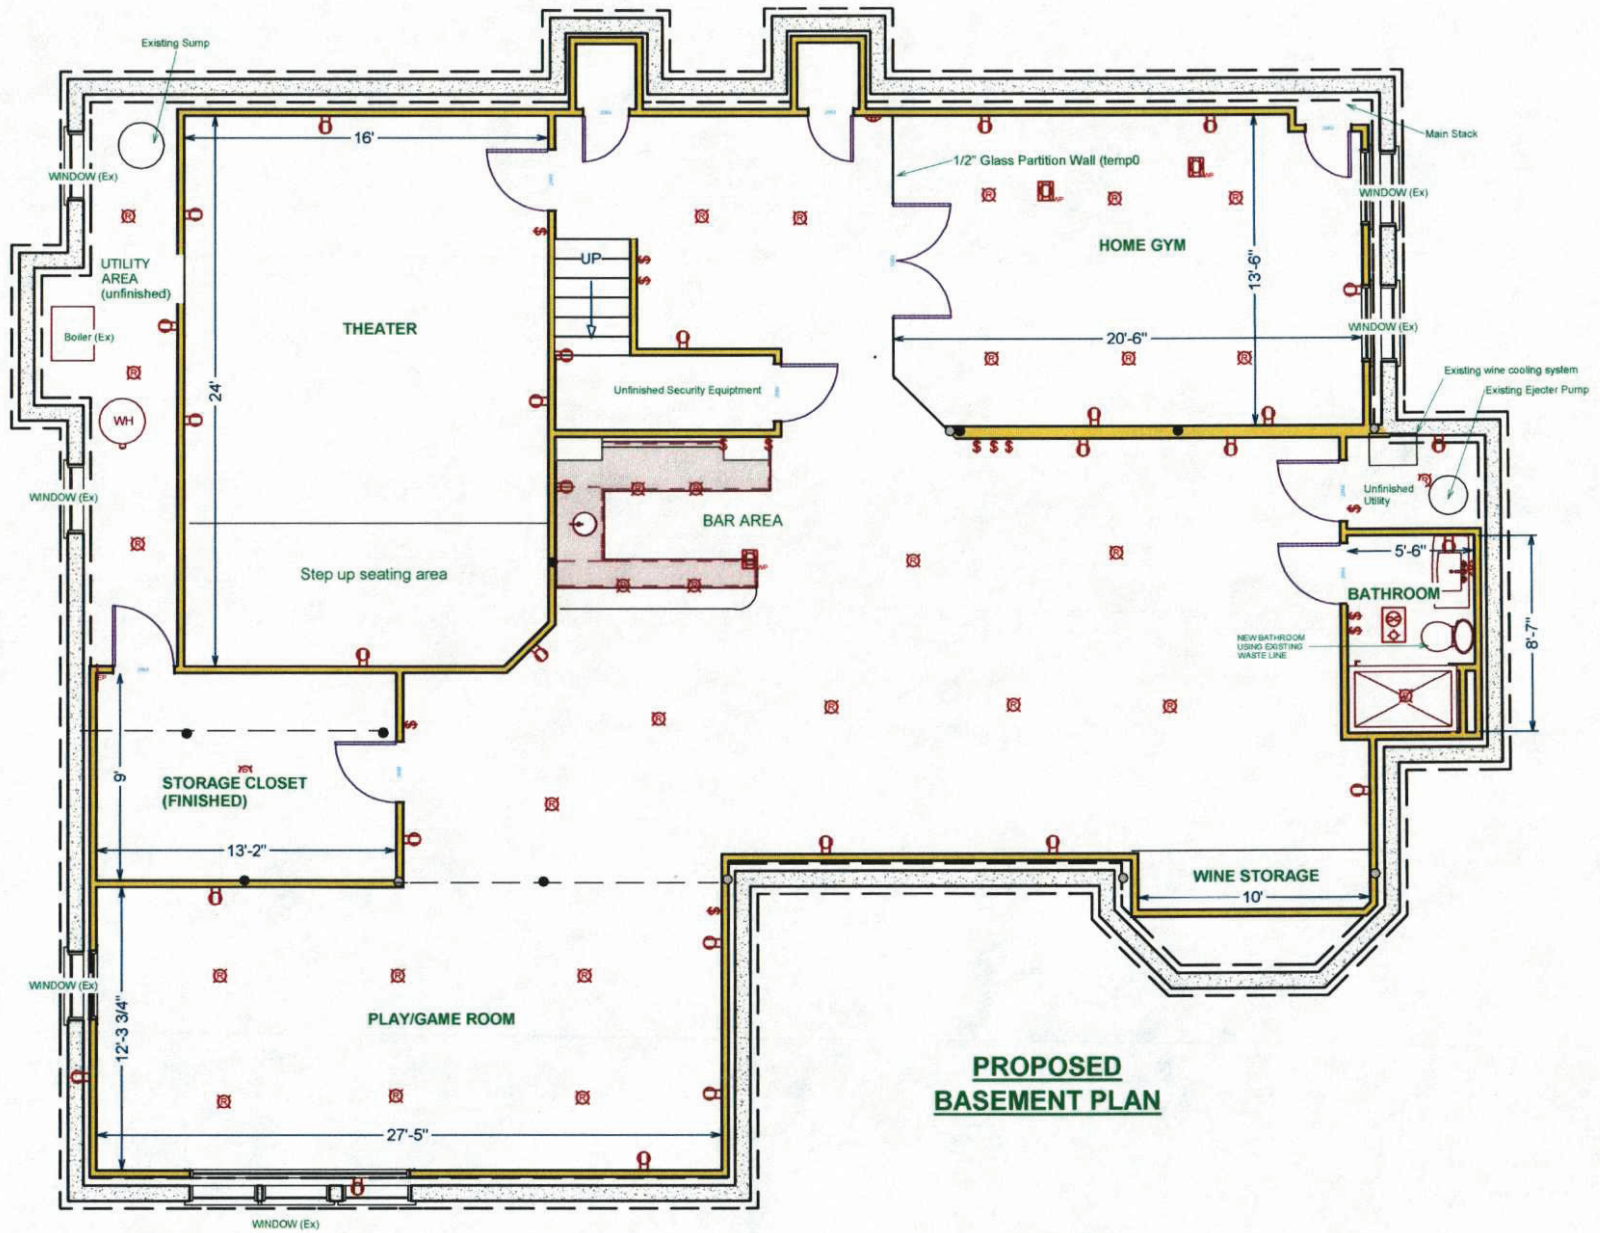

Wellborn 2010-2011 Design Contest Entry

Entry ID: 100372

#	Customer	Entry	Designer	Photographer
1	0001002899	100372	Glen Lumia info@creativedesignconstruction.com 201-768-5813	John Martinelli Photography jmartinelli@comcast.net 856-273-8423 Owner: Entrant
Project		Project Details		Project Date
Modern Marvel		Other Rooms Type: Remodel Size: 18x32		03/2012
Series	Door Style	Species		Finish
Premier	Hanover	Cherry		Espresso
Description				
<p>We had a blank canvas to work with in designing the bar for our clients, as it was incorporated in a full scale renovation of the basement. The focal point of the space features a custom wet bar with raised granite to create a dramatic space for entertaining family and friends. It includes a beverage center, ice machine, and plenty of additional seating for guests. The bar features the Hanover door style in Cherry, highlighted with an Espresso finish. We incorporated glass upper cabinets to show off the client's stemware and achieve the modern vision the client's hoped for.</p>				

**PROPOSED
BASEMENT PLAN**

WASH. HTS
207TH ST
WASH. HTS
CONCOURSE
168TH ST
CONCOURSE
205TH ST
BEDFORD PK